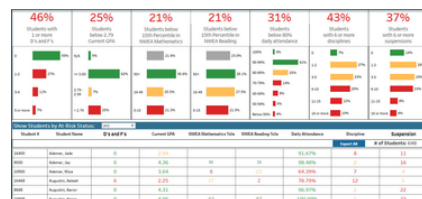

Key Features

AI-Enhanced Chatbot

- Powered by AI to assist teachers, students, and administrators.
- Provides real-time answers related to student performance, scheduling, and system navigation.
- Enhances efficiency and support within the school system.

Custom Dashboards & Reporting

- Delivers interactive visual dashboards to track trends and performance.
- Supports data-driven decision-making for school administrators and educators.

Contact Us

Website

www.puredata.io